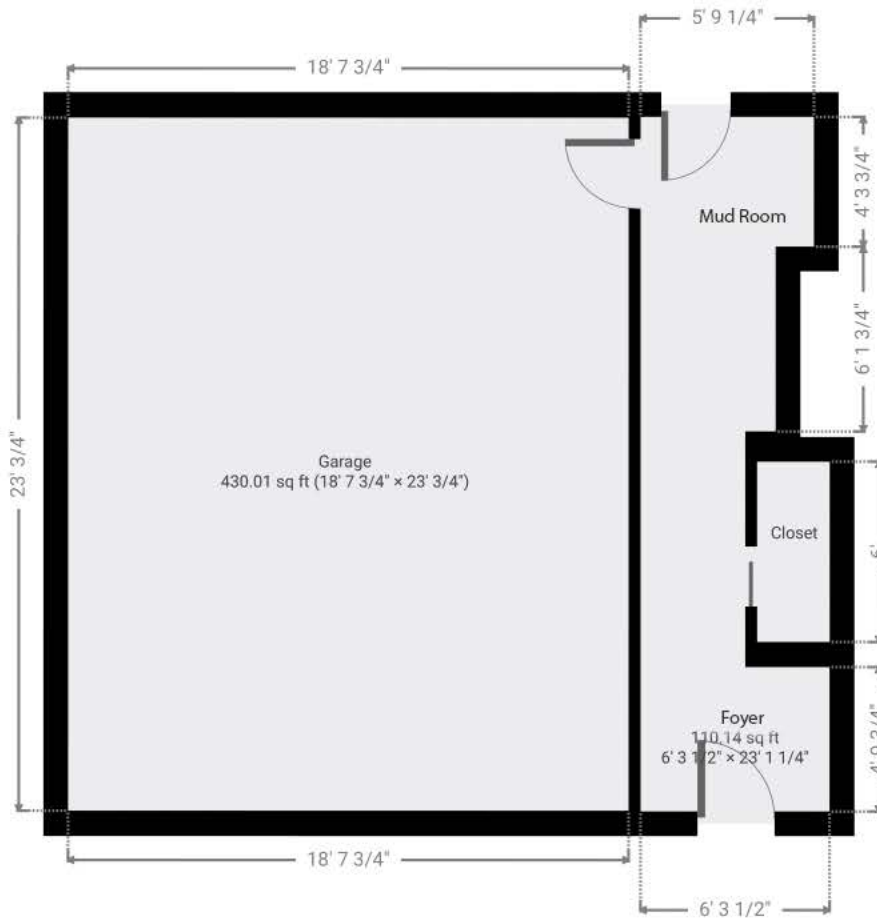

Main Floor

▼ **Ground Floor**

TOTAL AREA: 554.44 sq ft • LIVING AREA: 124.43 sq ft • ROOMS: 0

▼
Lower Level

TOTAL AREA: 1022.54 sq ft • LIVING AREA: 0.00 sq ft • ROOMS: 4