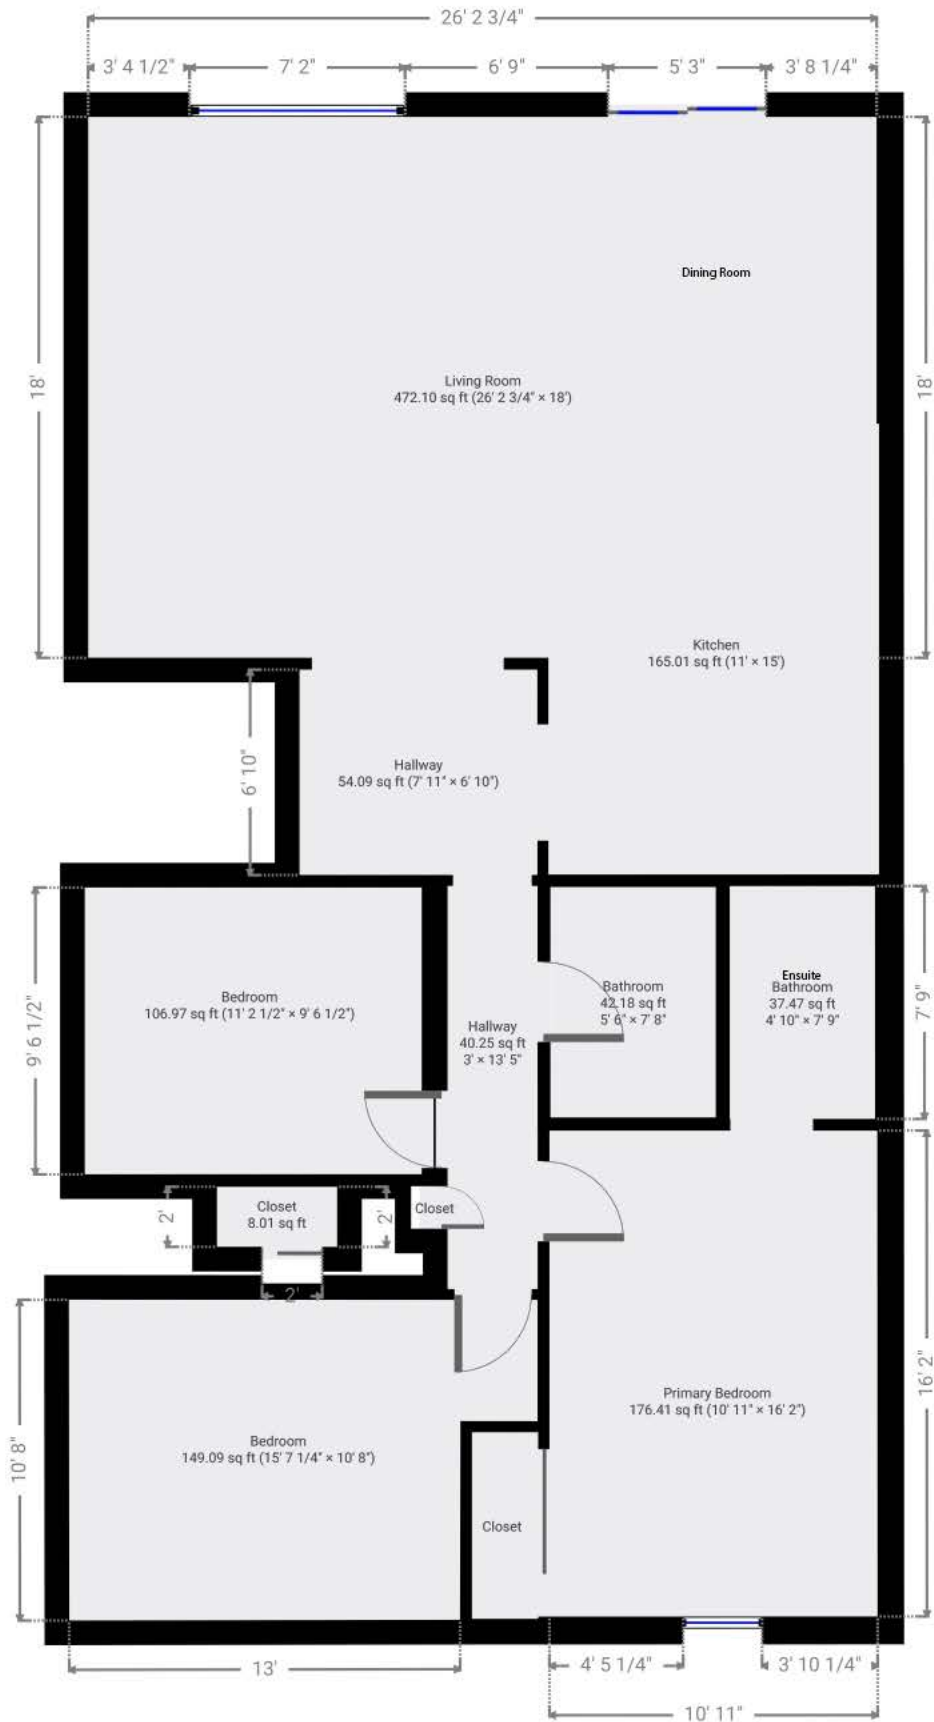

Main Floor

▼ **Ground Floor**

TOTAL AREA: 554.44 sq ft • LIVING AREA: 124.43 sq ft • ROOMS: 0

▼
Lower Level

TOTAL AREA: 1022.54 sq ft • LIVING AREA: 0.00 sq ft • ROOMS: 4